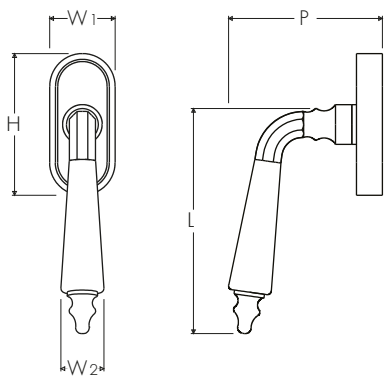

## ATELIER BONOMI

Drehkipp per Finestra Serie England  
England Series Drehkipp Window Handle

Dimensioni  
Dimensions

L	P	W 2	W 1	H
121	79	23	35	75

Dimensioni in millimetri  
Dimensions given in millimeters

Fornito con meccanismo DK q.7x45mm e viti M5x50.  
Disponibile in tutte le finiture standard.

Dimensioni e finiture su misura disponibili su richiesta.

Regularly furnished with DK mechanism q.7x45mm and M5x50 screws.  
Additional sizes available by special order. Available in standard and custom finishes.